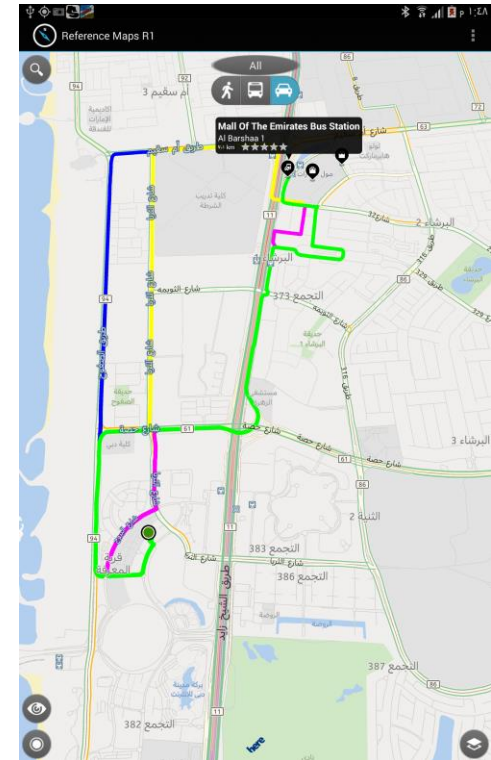

HERE for Business

Powering your geospatial

Solutions

Oman Geospatial Forum

here

Last Year Announcement

The screenshot shows the Google Play Store interface. At the top, there's a search bar and navigation tabs for 'Categories', 'Home', 'Top Charts', and 'New Releases'. A left sidebar lists 'My apps', 'Shop', 'Games', 'Family', 'My Play activity', 'My wishlist', 'Redeem', and 'Parent Guide'. The main content area features the app 'HERE Maps: Offline Navigation' by Nokia Apps LLC. It has a 4.5-star rating from 192,641 reviews and is marked as 'Added to Wishlist' and 'Installed'. Below the app title, there are two video thumbnails: one showing a car's interior with a phone displaying the app, and another showing a phone with a map and the text 'Drive anywhere with turn-by-turn guidance'.

- High quality country-wide map data
- Supports Arabic/English with quarterly update

HERE Location Platform

- Fully attributed /navigable street data with Historical and Real Time Traffic Service
- 3D Building/3D City Model with Venue Maps

HERE Location Platform

Street level Imagery

HERE Location Platform

- Advanced multi-routing engine with unique Trucks route calculation capabilities

© 2015 HERE, a Nokia business | Privacy Policy

HERE Location Platform