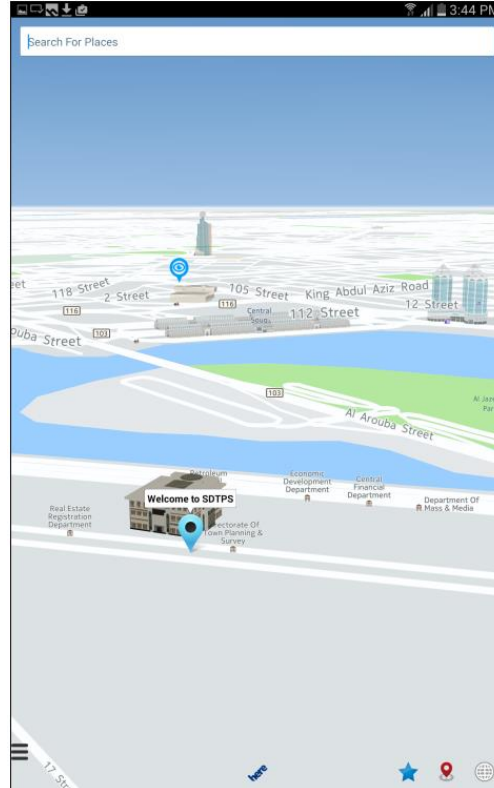

Esri ArcGIS desktop add-in

- Compatibility with ArcGIS 10.0 - 10.2.2 and beyond
- Pro development in future

Case Studies

Aramex My Address

“Schedule Pickup” page

“Set your delivery address” page

“Schedule Delivery” page

“Choose a Locker” page

Kuwait Finder Application

Sharjah Town Planning Application

[My Account](#) » [Manage addresses](#) » [Edit address](#)

1- Map Location

Set your location on the map below

Fill address from the map »