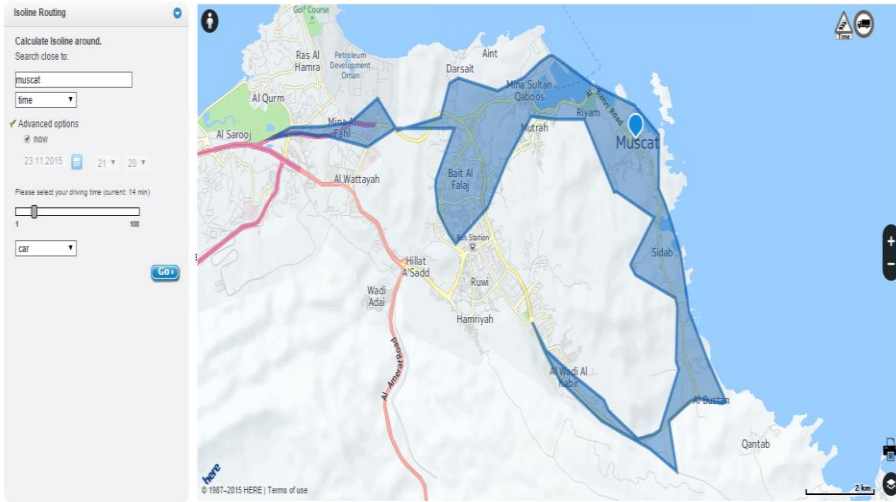

- High quality country-wide map data
- Supports Arabic/English with quarterly update

HERE Location Platform

- Fully attributed /navigable street data with Historical and Real Time Traffic Service
- 3D Building/3D City Model with Venue Maps

HERE Location Platform

Street level Imagery

HERE Location Platform

- Advanced multi-routing engine with unique Trucks route calculation capabilities

© 2015 HERE, a Nokia business | Privacy Policy

HERE Location Platform

- Iso-line Routing (time & distance)
- Heat maps creation

HERE Custom Location Service

- Allows user to enrich their mapping application with their own POI and area content. It consists out of
 - an administrative web frontend to manage POIs and polygons and
 - a web service which provides geospatial search services within the database.