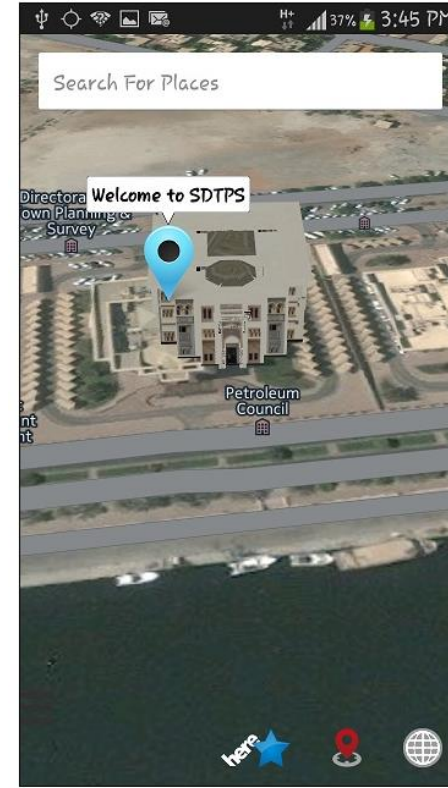

Esri ArcGIS desktop add-in

- Compatibility with ArcGIS 10.0 - 10.2.2 and beyond
- Pro development in future

Case Studies

Aramex My Address

“Schedule Pickup” page

“Set your delivery address” page

“Schedule Delivery” page

“Choose a Locker” page

Kuwait Finder Application

Sharjah Town Planning Application

[My Account](#) » [Manage addresses](#) » [Edit address](#)

1- Map Location

Set your location on the map below

Fill address from the map »