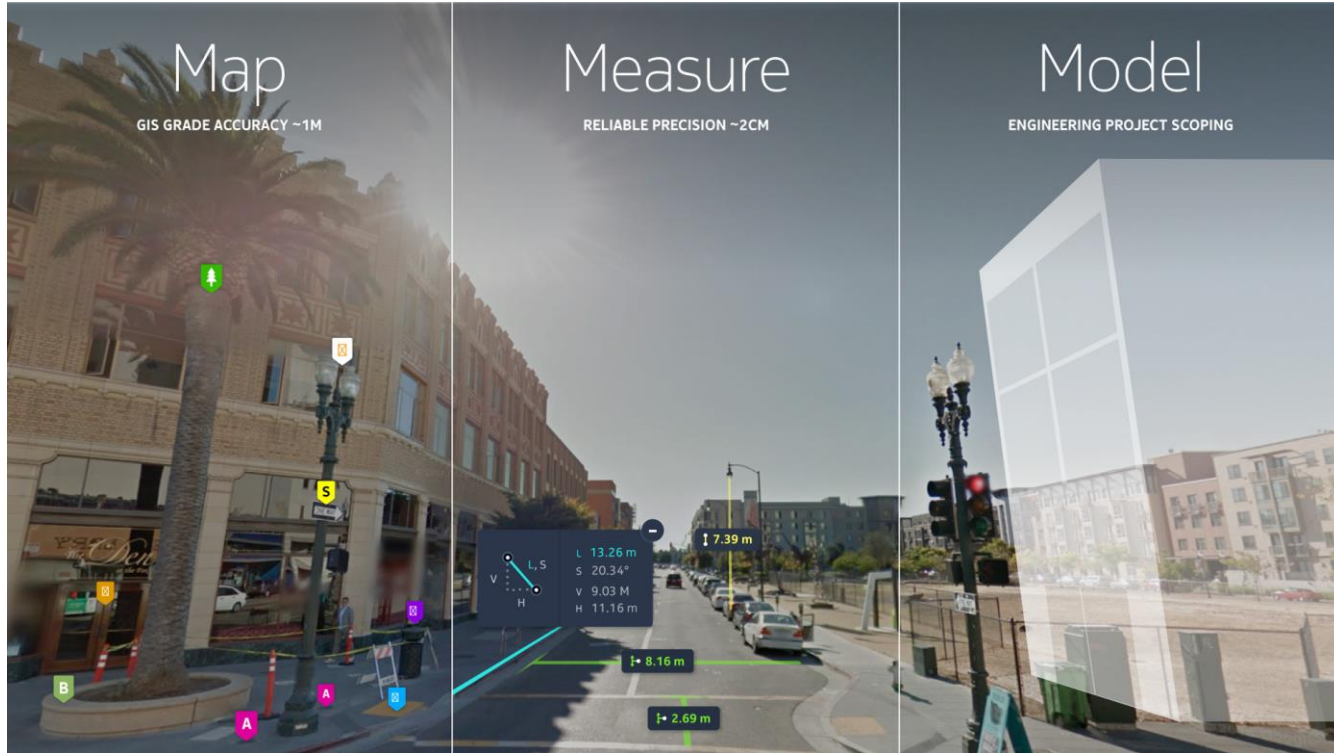

<http://developer.here.com/>

HERE

Reality Lens

HERE True system

HERE introduces a new 3D data analysis tool: Reality Lens

Esri integration

Esri ArcGIS online application

Key Features: