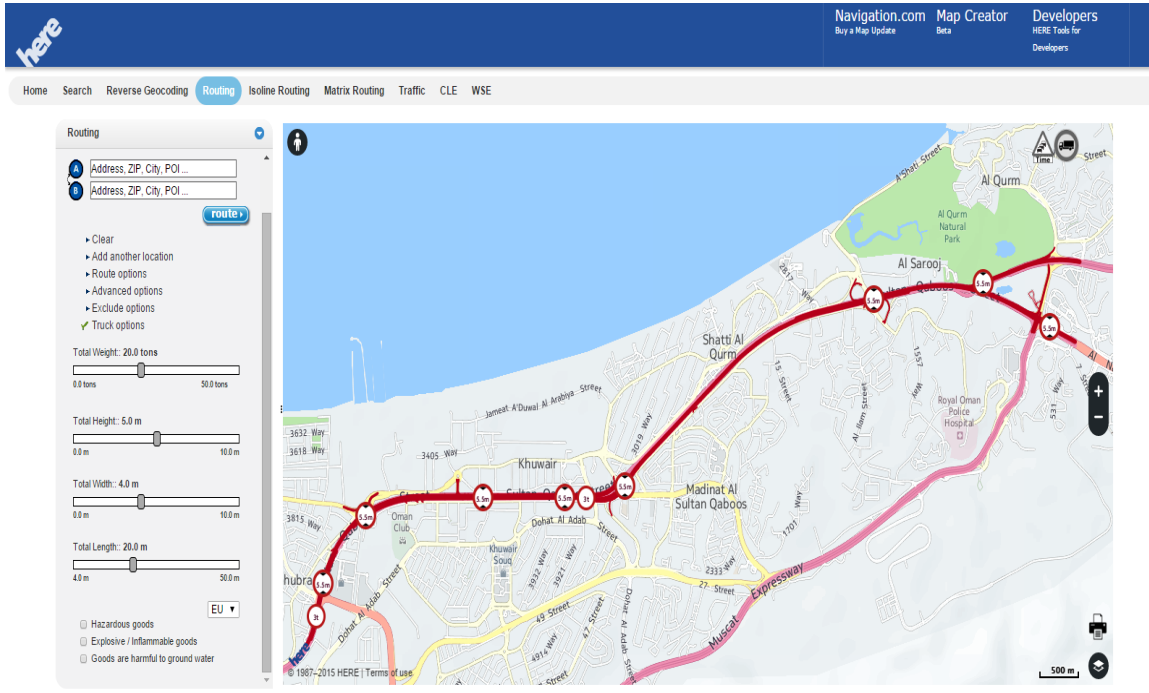

- High quality country-wide map data
- Supports Arabic/English with quarterly update

HERE Location Platform

- Fully attributed /navigable street data with Historical and Real Time Traffic Service
- 3D Building/3D City Model with Venue Maps

HERE Location Platform

Street level Imagery

HERE Location Platform

- Advanced multi-routing engine with unique Trucks route calculation capabilities

© 2015 HERE, a Nokia business | Privacy Policy

HERE Location Platform