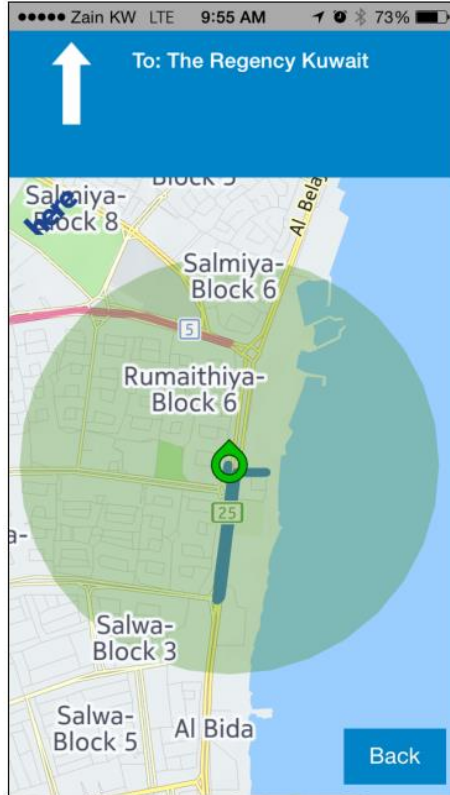

“Choose a Locker” page

Kuwait Finder Application

Sharjah Town Planning Application

[My Account](#) » [Manage addresses](#) » [Edit address](#)

1- Map Location

Set your location on the map below

Fill address from the map »