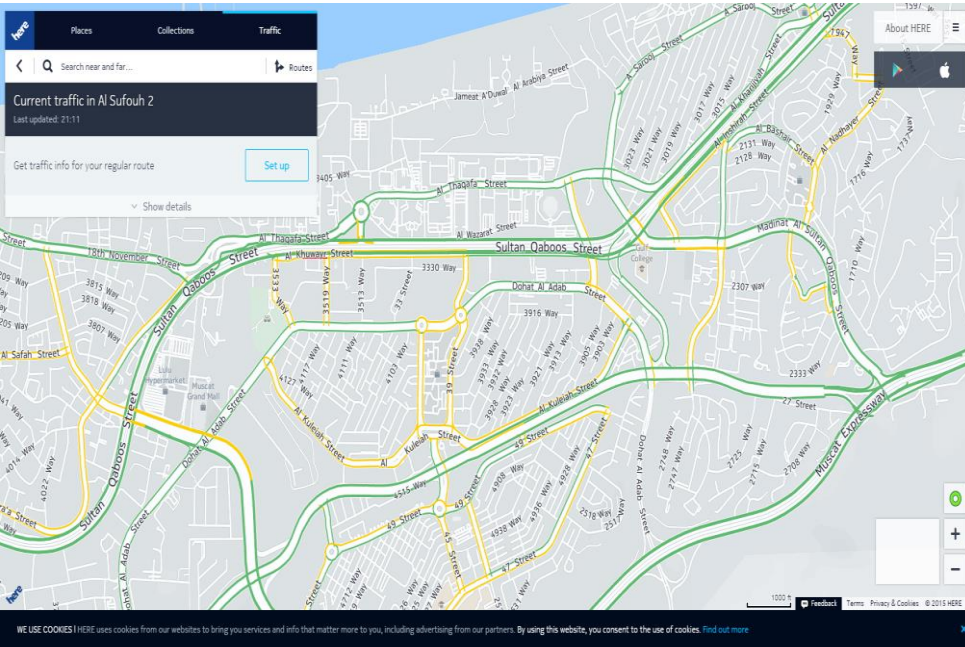

This Year Announcement....

7,603 Km
of Coverage