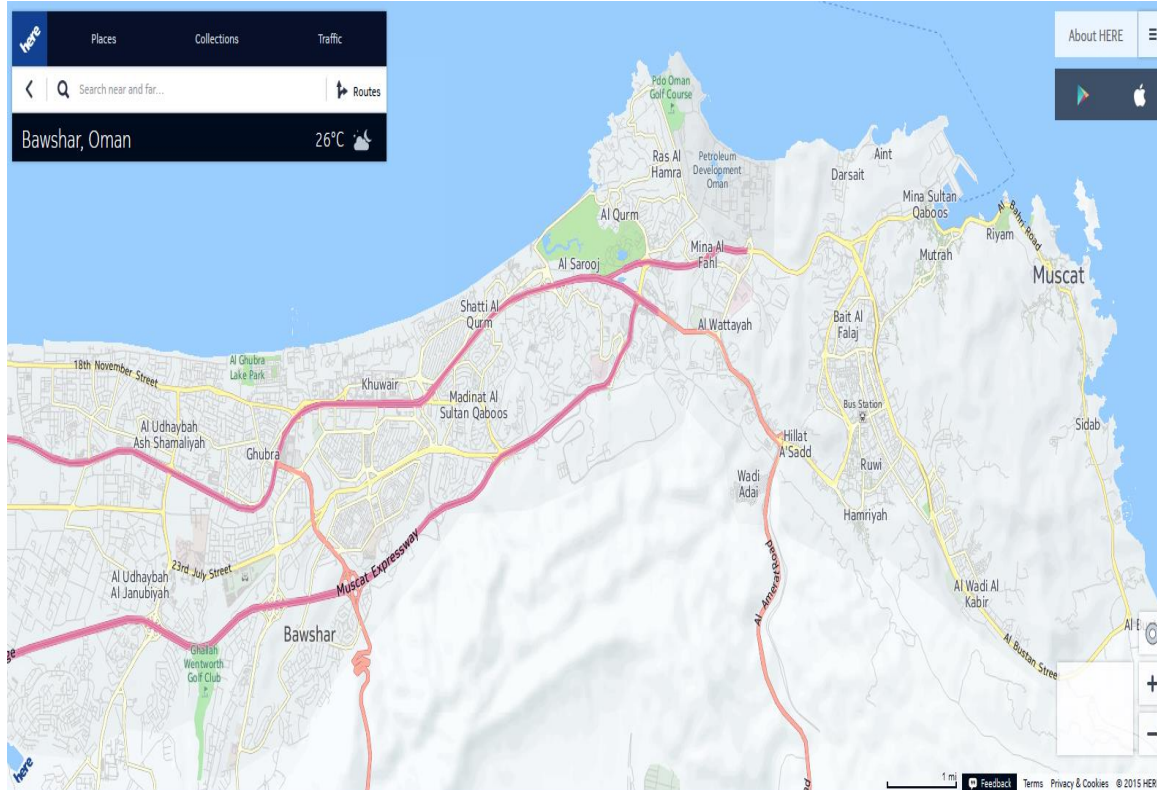

The screenshot shows the iTunes Preview page for 'HERE Maps' by Nokia Apps LLC. The top navigation bar includes 'Mac', 'iPad', 'iPhone', 'Watch', 'Music', 'Support', and a search icon. The page title is 'iTunes Preview' with sub-tabs for 'Overview', 'Music', 'Video', and 'Charts'. The app is described as 'Open iTunes to buy and download apps.' The 'Description' section mentions it was featured in TechCrunch, Mashable, and the Wall Street Journal, and states 'Here's to finding your way no matter where you are. Here's to embracing the world around you and daring to explore'. It includes links to the 'Nokia Apps LLC Web Site' and 'HERE Maps Support'. The 'What's New in Version 1.0.78' section lists updates: 'See all the stops along your route when taking public transit' and 'A whole bunch of under the hood improvements'. A 'View in iTunes' button is present. The 'Free' section lists the category as 'Navigation', updated on Nov 09, 2015, version 1.0.78, size 65.5 MB, and supports multiple languages. An 'iPhone Screenshot' section shows two images: one of a person's eye looking at a phone screen with the text 'Drive anywhere with turn-by-turn', and another with the text 'Download maps to use offline'.

Serving various businesses in various markets

HERE Platform enables customers from various industries to bring location intelligence products and services to market fast and easy

Features & functions

HERE Location Platform

- High quality country-wide map data
- Supports Arabic/English with quarterly update

HERE Location Platform

- Fully attributed /navigable street data with Historical and Real Time Traffic Service
- 3D Building/3D City Model with Venue Maps

HERE Location Platform

Street level Imagery

HERE Location Platform

- Advanced multi-routing engine with unique Trucks route calculation capabilities

© 2015 HERE, a Nokia business | Privacy Policy

HERE Location Platform