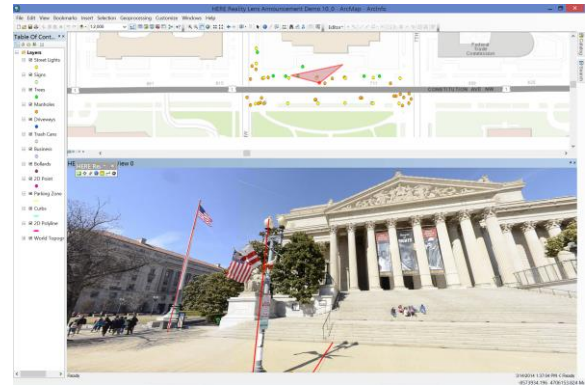

Esri integration

Esri ArcGIS online application

Key Features:

- ArcGIS Online Authorization
- Open already existing web-maps
- Search by Address
- Mapping, Measuring, and Modeling Tools
- Create feature layers
- Visualize Geodatabase
- Seamless integration, no import / export or coordinate system transformation needed

Esri ArcGIS desktop add-in

- Compatibility with ArcGIS 10.0 - 10.2.2 and beyond
- Pro development in future