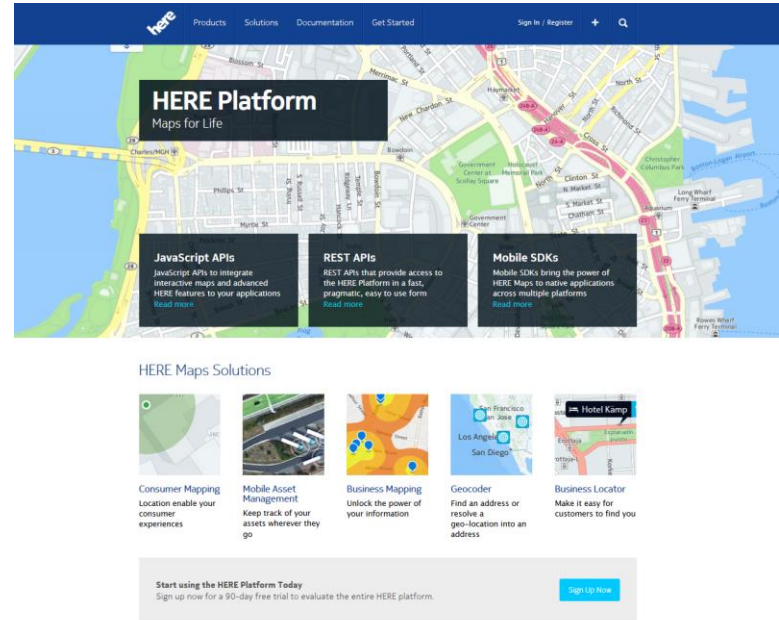

Geospatial cloud to host & optimize data for powerful visualization and analysis, accessible via REST

JavaScript library of interactive, customizable controls, from bar charts to map visualizations and charting variable changes over time

 **Tool** Accompanied by a web-based application built on top of the API:

Create out-of-the-box visualizations and view the code snippet changes on-the-fly as you customize them

Instantly process and manage your uploaded data

<http://developer.here.com/>

HERE

Reality Lens

HERE True system

HERE introduces a new 3D data analysis tool: Reality Lens

Esri integration

Esri ArcGIS online application

Key Features: