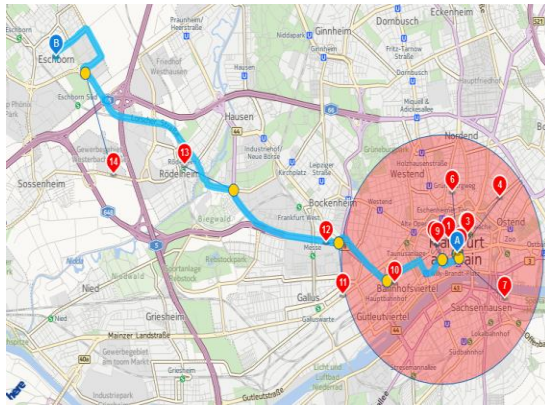

- High quality country-wide map data
- Supports Arabic/English with quarterly update

HERE Location Platform

- Fully attributed /navigable street data with Historical and Real Time Traffic Service
- 3D Building/3D City Model with Venue Maps

HERE Location Platform

Street level Imagery

HERE Location Platform

- Advanced multi-routing engine with unique Trucks route calculation capabilities

© 2015 HERE, a Nokia business | Privacy Policy

HERE Location Platform

- Iso-line Routing (time & distance)
- Heat maps creation

HERE Custom Location Service

- Allows user to enrich their mapping application with their own POI and area content. It consists out of
 - an administrative web frontend to manage POIs and polygons and
 - a web service which provides geospatial search services within the database.

**Route corridor
search**

Proximity search

LiveSight (Augmented Reality)

- Seamless transitions from Map to LiveSight and back again
- Gesture support allows the user to interact with content, custom gestures can also be defined
- Content transitions and interaction are animated using hardware acceleration
- "Radar" UI support, which provides the user with more context regarding their position relative to content
- Highly configurable LiveSight engine allows the user experience to be customized