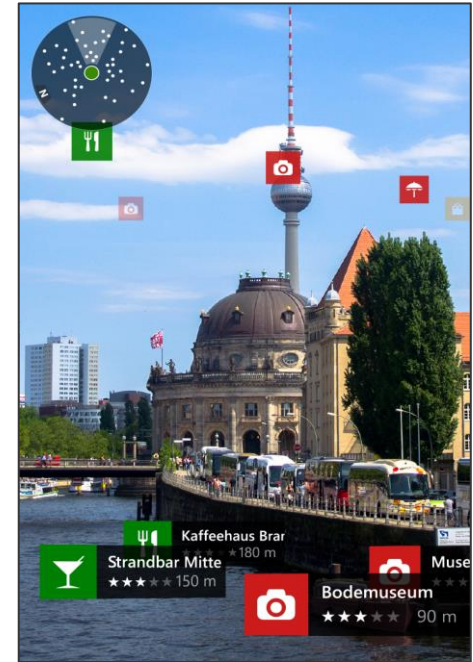

- High quality country-wide map data
- Supports Arabic/English with quarterly update

HERE Location Platform

- Fully attributed /navigable street data with Historical and Real Time Traffic Service
- 3D Building/3D City Model with Venue Maps

HERE Location Platform

Street level Imagery

HERE Location Platform

- Advanced multi-routing engine with unique Trucks route calculation capabilities

© 2015 HERE, a Nokia business | Privacy Policy

HERE Location Platform

- Iso-line Routing (time & distance)
- Heat maps creation

HERE Custom Location Service

- Allows user to enrich their mapping application with their own POI and area content. It consists out of
 - an administrative web frontend to manage POIs and polygons and
 - a web service which provides geospatial search services within the database.

**Route corridor
search**

Proximity search

LiveSight (Augmented Reality)

- Seamless transitions from Map to LiveSight and back again
- Gesture support allows the user to interact with content, custom gestures can also be defined
- Content transitions and interaction are animated using hardware acceleration
- "Radar" UI support, which provides the user with more context regarding their position relative to content
- Highly configurable LiveSight engine allows the user experience to be customized