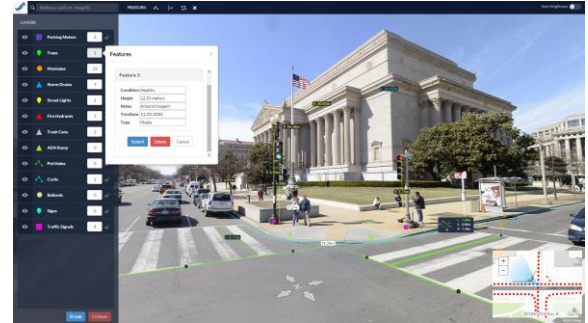

Esri integration

Esri ArcGIS online application

Key Features:

- ArcGIS Online Authorization
- Open already existing web-maps
- Search by Address
- Mapping, Measuring, and Modeling Tools
- Create feature layers
- Visualize Geodatabase
- Seamless integration, no import / export or coordinate system transformation needed

Esri ArcGIS desktop add-in

- Compatibility with ArcGIS 10.0 - 10.2.2 and beyond
- Pro development in future